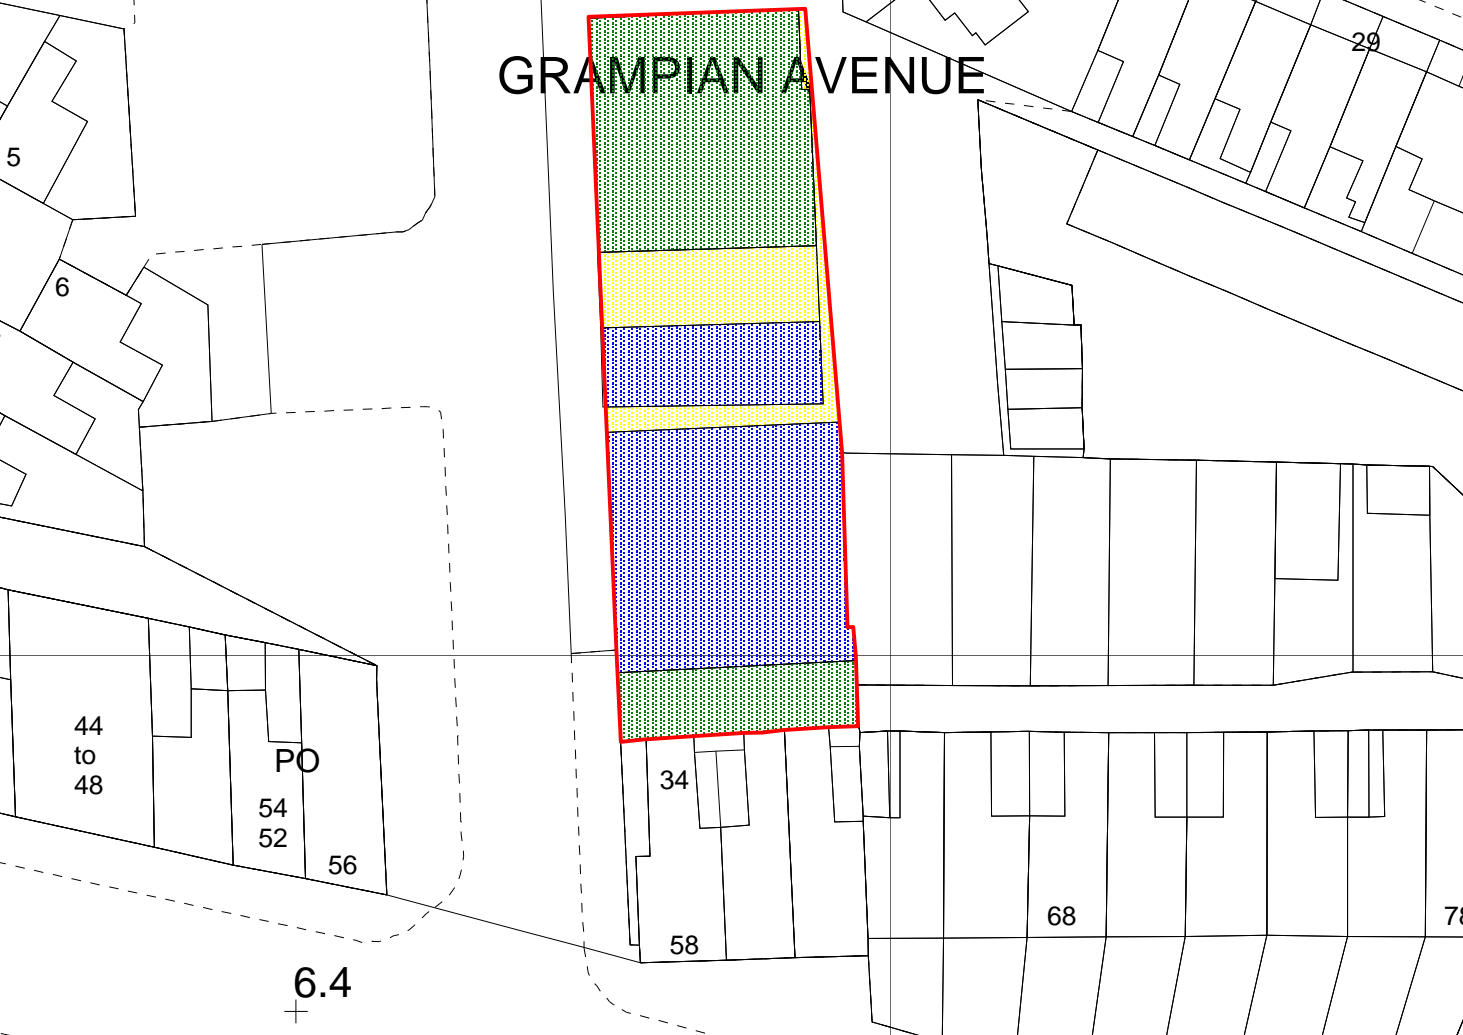

Car Park

GRAMPIAN AVENUE

Scale 1:500

Bloomfield
Bapt Ch

UPPER NEWTOWN

-  BCC Playground
-  Dfl
-  RadiusHousing
-  Unknown